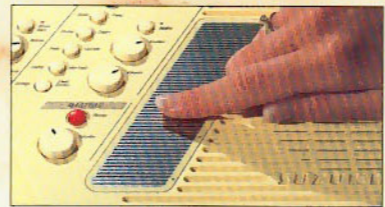

Omnichord is the only musical instrument that can be strummed just like a guitar—electronically!

The Art of MAKING MUSIC Made Easy.

One finger chord play.
The Omnichord can play 84 chord combinations. You can accompany yourself and friends in any key as the Omnichord plays all the background instruments in major, minor, seventh, major 7th, minor 7th, augmented and diminished chords. Most popular music songbooks include the chord notation above the music and lyrics. With the new Omnichord and songbook, you can immediately sing and play any song you choose.

Express your chords with SonicStrings.

The 4-octave SonicStrings Strumplate is electronically programmed the instant you touch a chord button. Touch or strum the SonicStrings just like a guitar and hear a perfectly tuned chord progression every time. You can't make a mistake! And there's never any strings to tune or break.

Ten unique voices, digitally sampled.
We've built-in 10 carefully selected authentic CSM voices to fit the wide range of songs you'll be playing with your Omnichord. You can make your SonicStrings sound just like a piano in one song and instantly play guitar, strings or even steel drums for the next. Our new CSM voices faithfully reproduce every nuance of pitch, tone and duration.

Portable and built to last.
Plug Omnichord into your stereo or PA system for concert hall sound. The same output jack even powers headphones to play in private. Omnichord goes everywhere the music is with its built-in, battery powered sound system (batteries included) and durable, lightweight, sculptured body, constructed of unbreakable ABS plastic. Omnichord never needs tuning and has solid state components that will provide years of fun and dependable music making.

Ten exciting rhythm, bass and drum styles.
From rock to waltz, Omnichord has just the right drum, bass and rhythm section to back-up your songs automatically! You control the volume, tempo and style. Add a brief drum solo with the touch of the drum fill button. Even start your song with an exciting drum solo with a single button!

Omnichord remembers your music.
Omnichord can memorize the chords of your songs and play them back with the touch of a single button. This eliminates the need to search for every chord change during play. Memorized chords can be played back with an optional foot control. Focus on the SonicStrings, play the melody keyboard or play a second instrument, with your personal back-up band behind you.

Play the melody in MIDI.
The included overlay transforms the chord section into a piano-like two octave, polyphonic, chromatic keyboard. In the melody mode Omnichord provides you with 10 digital voices tailored for your melody keyboard, including the human voice. With the MIDI function, your Omnichord can utilize unlimited voices from other MIDI instruments. The possibilities are endless!

Omnichord Accessories